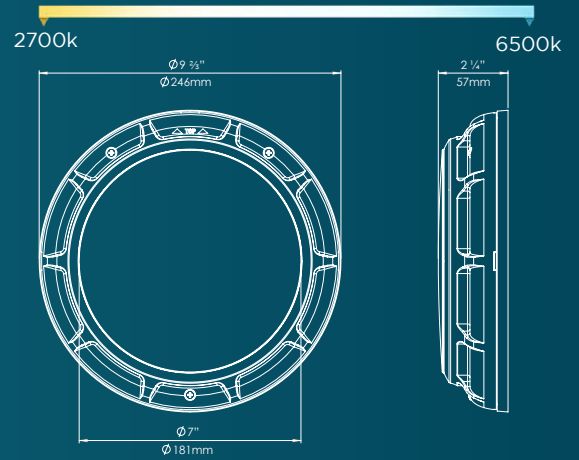

*product images for illustrative purposes only actual lighting colors and appearances may vary

COLOUR TOUCH TECHNOLOGY

Colour Control
Control colour, speed, brightness and modes

Wireless Touch
Wi-Fi Tablets and smartphones

Memory Recall
Remembers last colour, speed and brightness

CONTROL

- Colour Touch technology via Remote Control or APP through smart devices*
- Colour wheel feature for instant colour control
- OEM colour cloning via Hayward, Jandy, Pentair & Astral/Fluidra Automation systems
- Patented lighting control technology

PAL Sonar Retro Pool Light & Accesories

64-PAL-RL	PAL Sonar Retro Pool Light with Remote
64-PAL-SR	Sonar Remote
64-PAL-SW	Sonar W-Fi